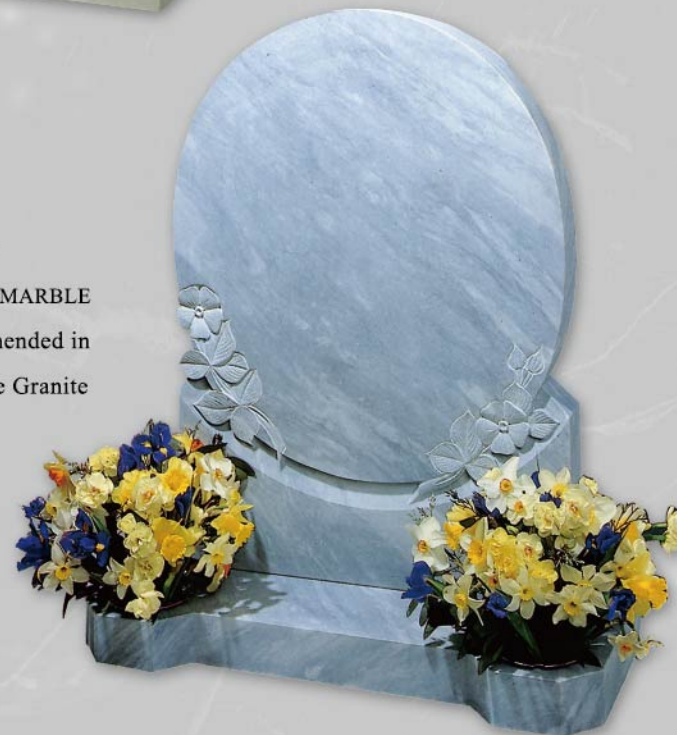

RL652
INDIAN EBONY BLACK
Available with bespoke design scenes

RL652
INDIAN EBONY BLACK

peace

L69
PORTLAND STONE
from Dorset

L64
YORK STONE

L52
CARRARA
WHITE MARBLE

L60
CARRARA
WHITE MARBLE

L78
DOVE GREY MARBLE
also Recommended in
Bahama Blue Granite