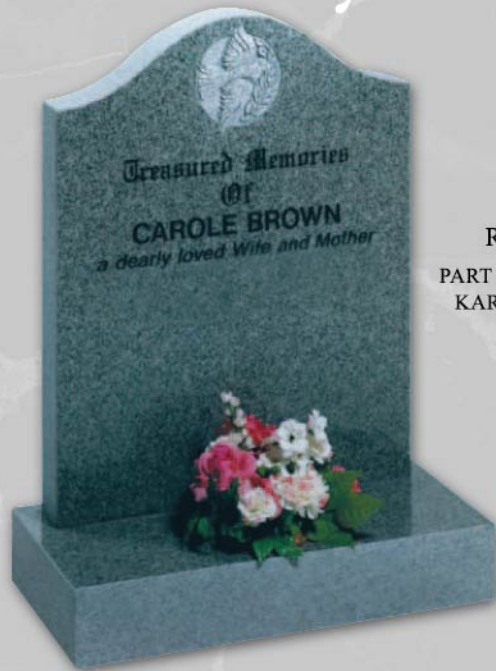

churchyard memorials

RL301
PART POLISHED
KARIN GREY