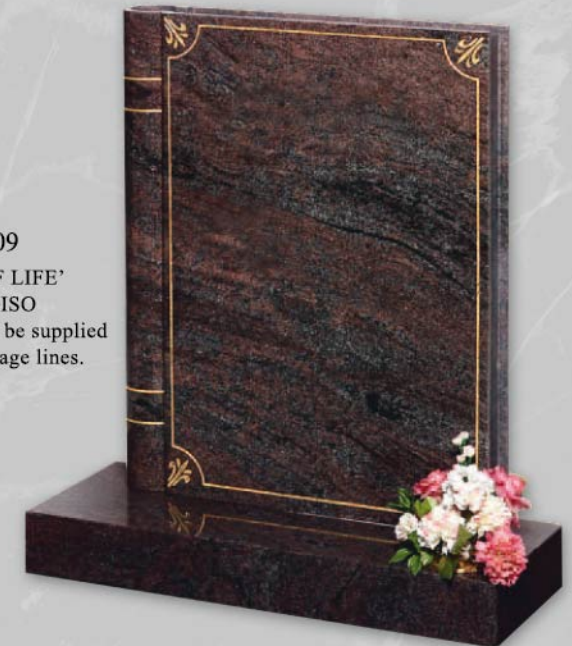

RL609
'BOOK OF LIFE'
PARADISO
This design can be supplied
with gilded page lines.