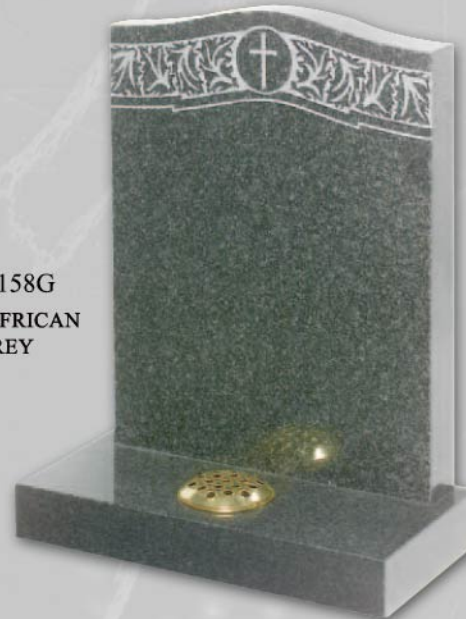

RL166G
INDIAN EBONY BLACK

RL642G
INDIAN EBONY BLACK

granite lawn memorials

RL156G
INDIAN EBONY
BLACK

RL158G
SOUTH AFRICAN
D.GREY

RL160G
INDIAN EBONY
BLACK

RL157G
INDIAN EBONY
BLACK

RL159G
INDIAN EBONY
BLACK