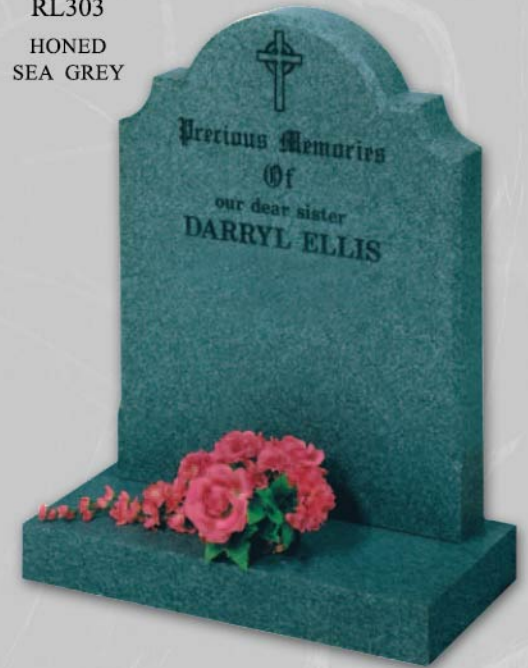

RL303
HONED
SEA GREY