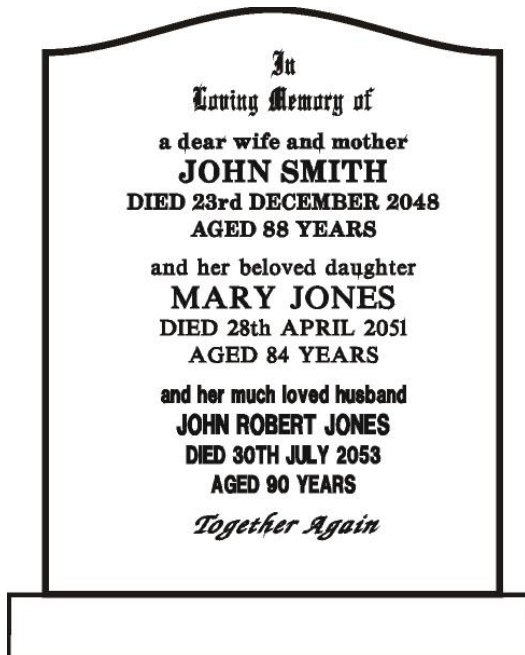

For everyone's safety and convenience we prefer to see clients by appointment.

We can also deal with your enquiries very effectively on the phone by email and post.

Our aim is to help you to create a memorial that will always be a fitting tribute to your loved one and will bring you the comfort and the satisfaction of knowing that you made all of the right choices for you and your family to **Make Your Memories Last forever.** Simply call or email us and we will help you to get the process started.

Our showrooms are in Worksop, and Chesterfield, and our objective is to deliver the finest quality and the best overall value to our customers. We pride ourselves on our Quality, Service and Customer care. For more than 6 decades our business has built an enviable reputation for delivering first-rate workmanship with the highest quality natural materials from regular and trusted sources around the world.

We are experienced professionals, with in-depth knowledge of local Cemetery and Churchyard regulations; we use our understanding to offer guidance and assistance to ensure that your choices are correct for you.

Lettering charges are based on our "Standard Recommended Fonts". If you prefer a different Font then we will consider your request and it may be the same price, or there may be a surcharge. There are some Fonts that we will not use.

Our Standard Recommended Fonts are;